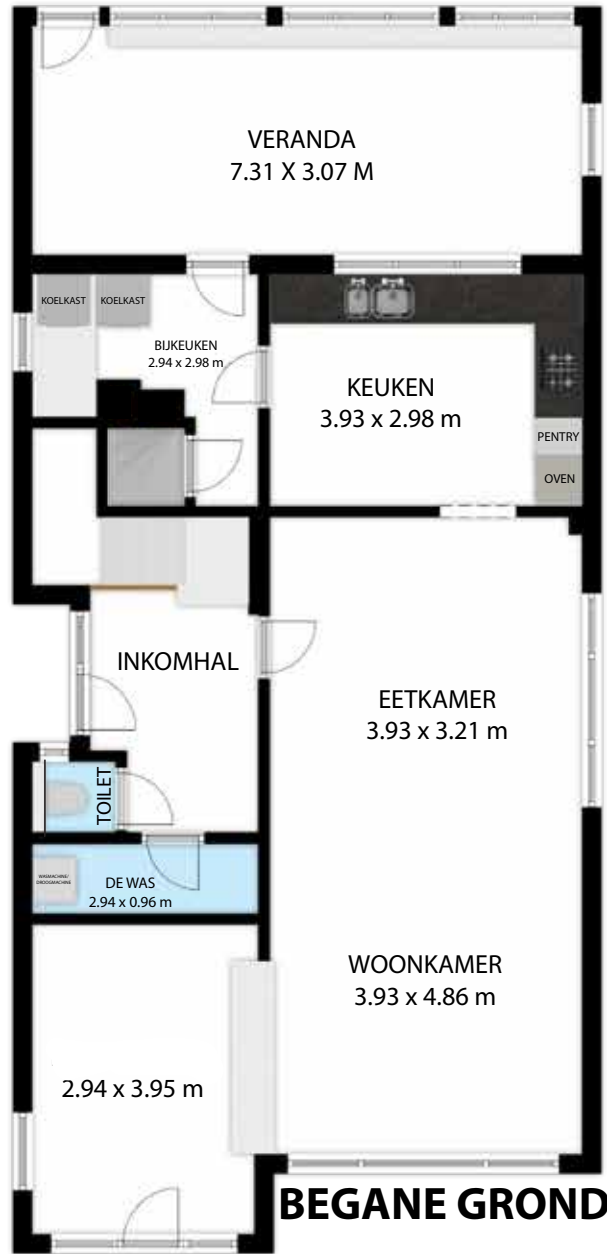

**KELDER**

**EERSTE VERDIEPING**

NIEUWE ERVENSTRAAT 12, 3620, LANAKEN, VLAAMS GEWEST, 3620

TOTAL APPROX. FLOOR AREA 163 SQ.M

Whilst every attempt has been made to ensure the accuracy of the floor plan contained here, measurements of doors, windows, rooms and any other items are approximate and no responsibility is taken for any error, omission, or misstatement.

This plan is for illustrative purposes only and should be used as such by any prospective purchaser.