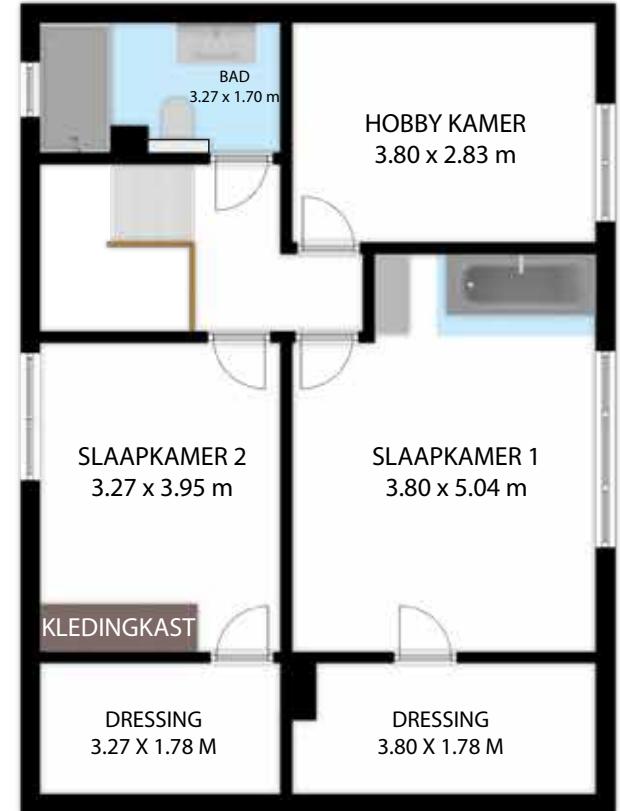

**KELDER**

**EERSTE VERDIEPING**

NIEUWE ERVENSTRAAT 12, 3620, LANAKEN, VLAAMS GEWEST, 3620

TOTAL APPROX. FLOOR AREA 163 SQ.M

Whilst every attempt has been made to ensure the accuracy of the floor plan contained here, measurements of doors, windows, rooms and any other items are approximate and no responsibility is taken for any error, omission, or misstatement.

This plan is for illustrative purposes only and should be used as such by any prospective purchaser.